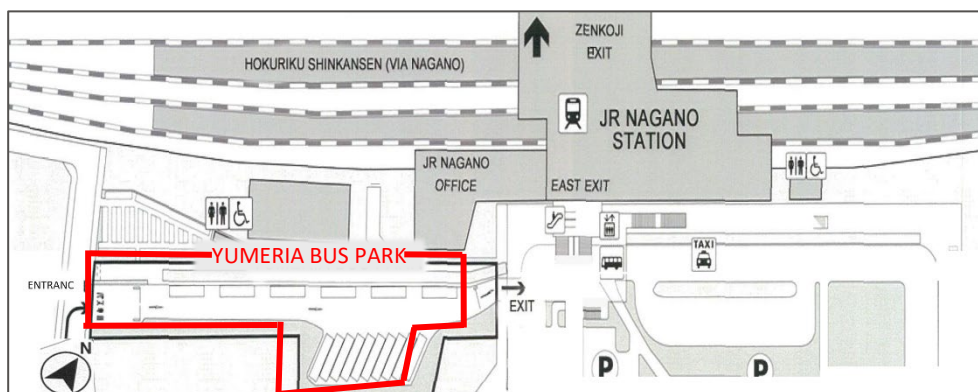

Complimentary Shuttle Bus

(Effective January 1, 2025)

Duration: Approximately 30 min.

From Hotel	From JR Nagano Station
9:00	9:30
10:00	10:30
11:00	11:30
13:30	14:30
15:00	15:30
16:00	16:30
17:00	17:30

- From Nagano Station, Please wait at “Yumeria Bus Park” (East Exit).
- From the hotel, Please wait at the main entrance.
- Boarding is first-come, first-served; reservation is not available.
- Seats are limited; you may not be able to board if full.
- Departure and arrival times may be delayed according to the traffic conditions.

Yumeria Bus Park (East Exit)

For inquiries, please contact us by email.

HC1Q8@accor.com

MERCURE
HOTELS & RESORTS

NAGANO MATSUSHIRO
RESORT & SPA