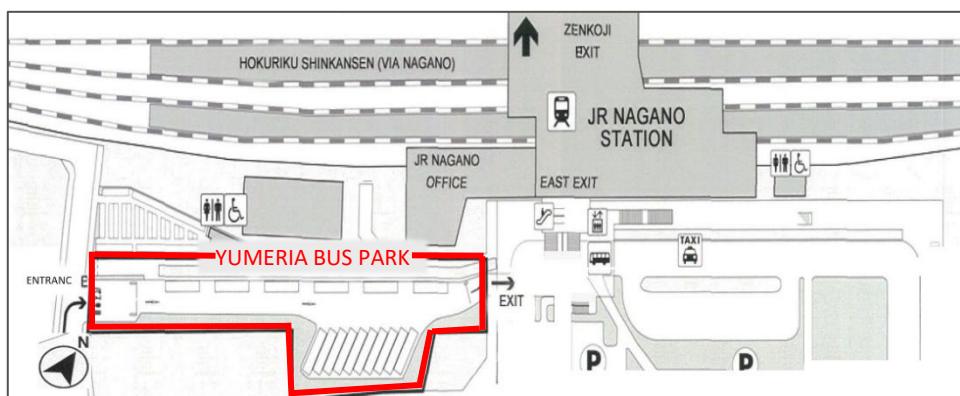

Complimentary Shuttle Bus

(Effective January 1, 2025)

Duration: Approximately 30 min.

From Hotel	From JR Nagano Station
9:00	9:30
10:00	10:30
11:00	11:30
13:30	14:30
15:00	15:30
16:00	16:30
17:00	17:30

- From Nagano Station, Please wait at “Yumeria Bus Park” (East Exit).
- From the hotel, Please wait at the main entrance.
- Boarding is first-come, first-served; reservation is not available.
- Seats are limited; you may not be able to board if full.
- DEP and ARR times may be delayed according to the traffic conditions.
- For inquiries, please contact us by email. HC1Q8@accor.com

Yumeria Bus Park (East Exit)

MERCURE
HOTELS & RESORTS

NAGANO MATSUSHIRO
RESORT & SPA