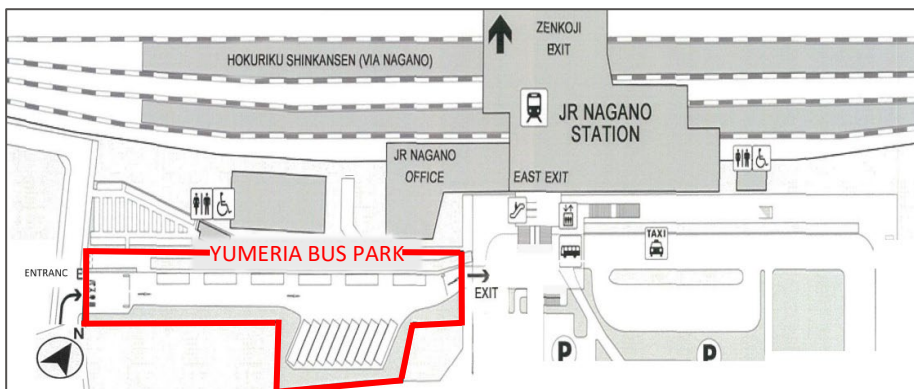

Complimentary Shuttle Bus

(Valid until December 31,2024)

Duration: Approximately 30 min.

From Hotel	From JR Nagano Station
8:50	9:20
9:50	10:30
14:30	15:00
15:30	16:00

- From Nagano Station, Please wait at “Yumeria Bus Park” (East Exit).
- From the hotel, Please wait at the main entrance.
- Seats are limited; you may not be able to board if full.
- Departure and arrival times may be delayed according to the traffic conditions.
- Reservations are required at least one day in advance.

Yumeria Bus Park (East Exit)

MERCURE
HOTELS & RESORTS

NAGANO MATSUSHIRO
RESORT & SPA